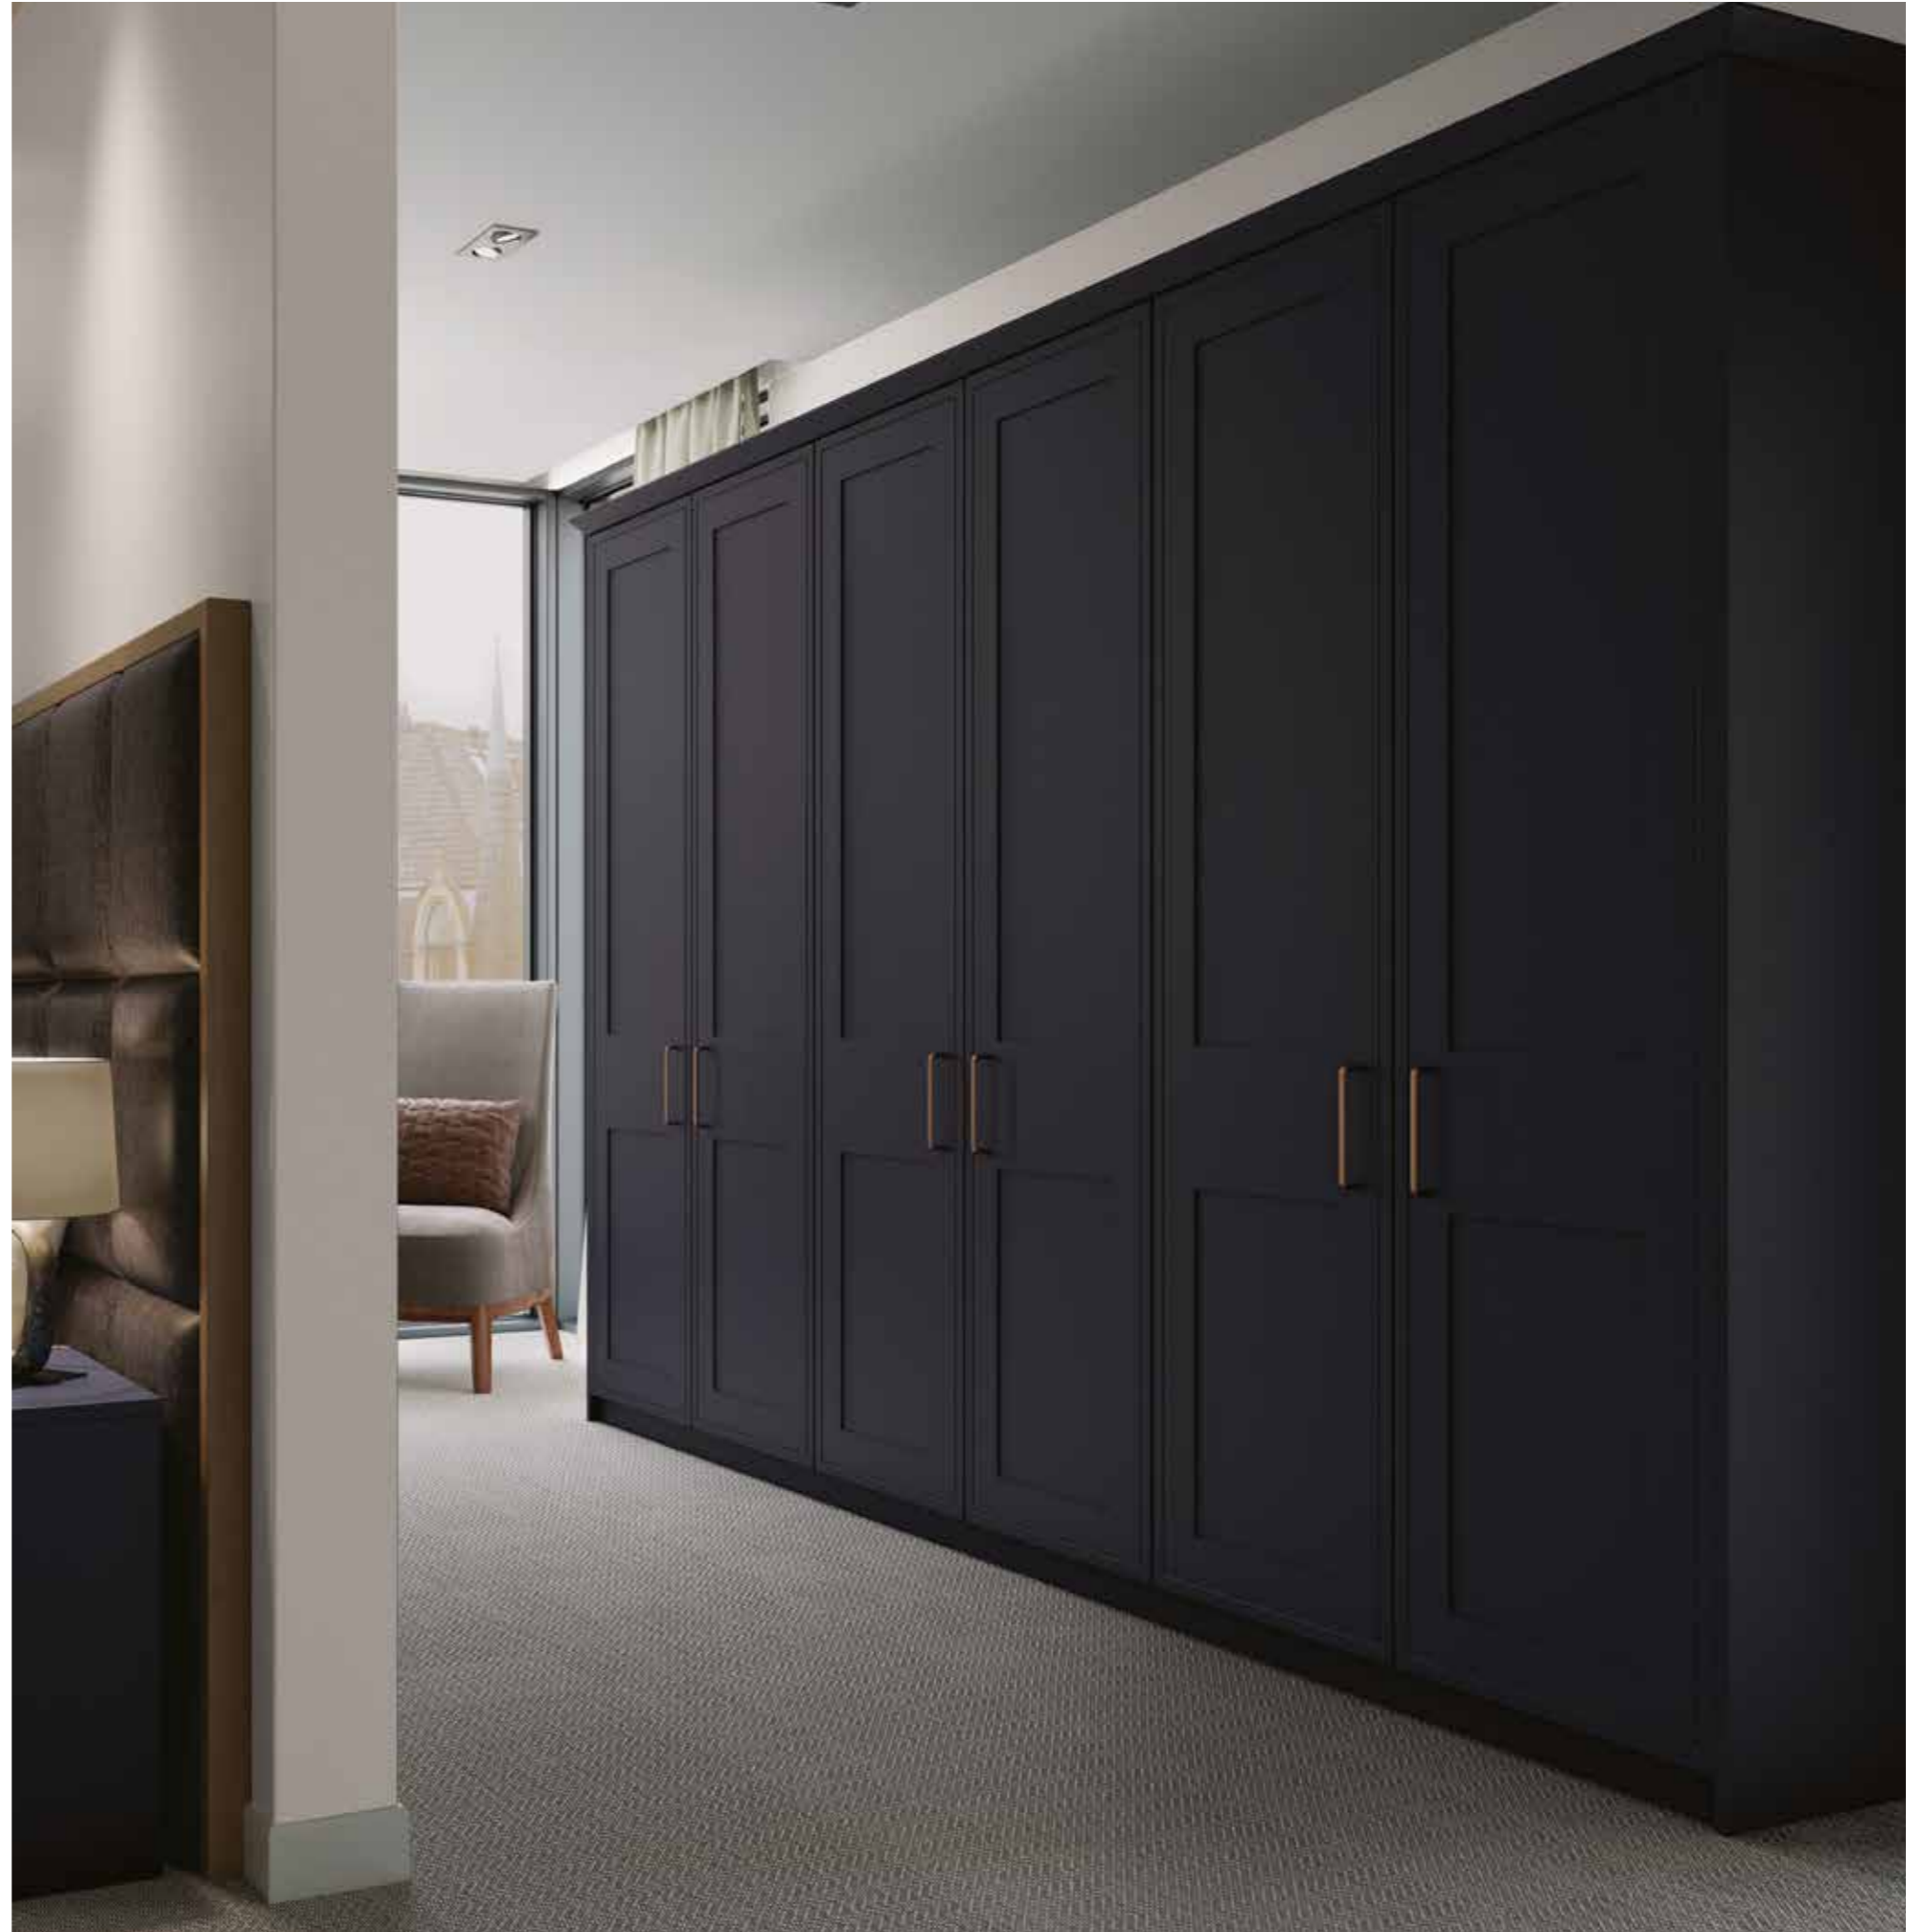

**St. Ives**  
95mm Stile Width

**Salisbury**  
90mm Stile Width

**Ealing**  
110mm Stile Width

Create a sophisticated look perfect for any master bedroom with a door design that's subtly elegant and effortlessly stylish.