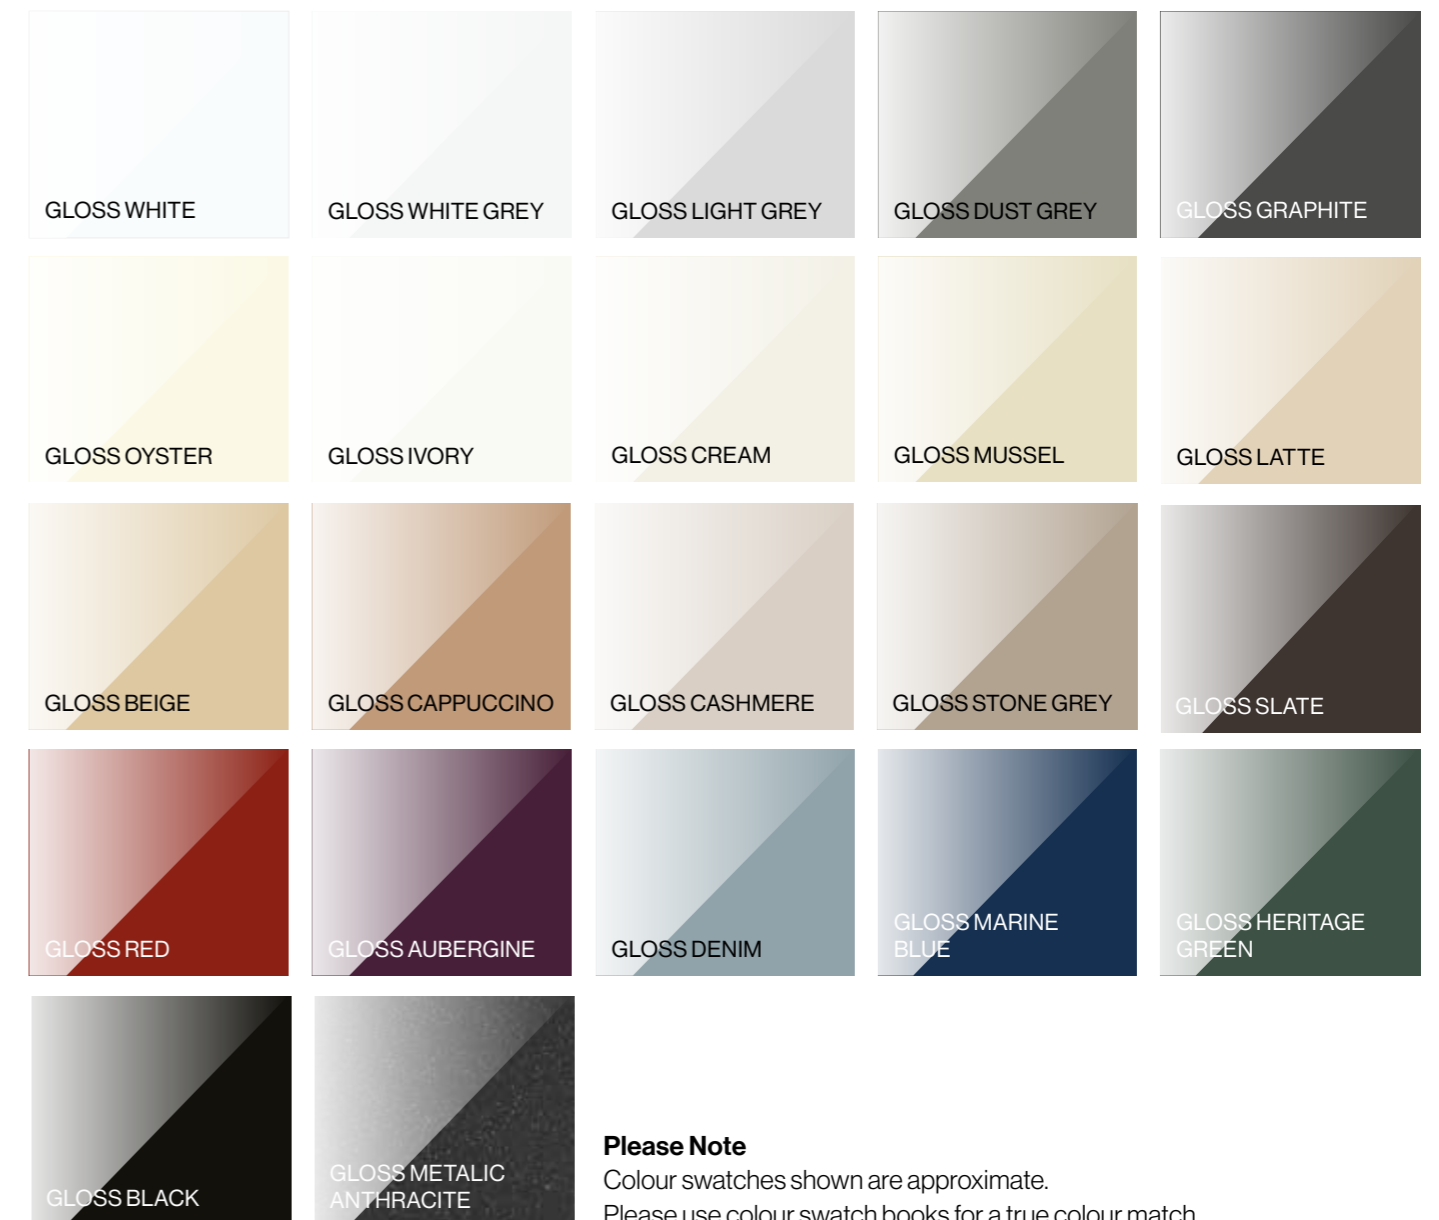

6 **Morgan Kitchen Door** / Featured in Natural Casella Oak

**Matt Finishes / Woodgrain Effects**

**Matt Finishes / Legno**

Matt Finishes / **Smooth**

Matt Finishes / **Superior Matt Smooth**

Matt Finishes / **High Gloss and Metallics**

**Please Note**

Colour swatches shown are approximate.  
Please use colour swatch books for a true colour match.