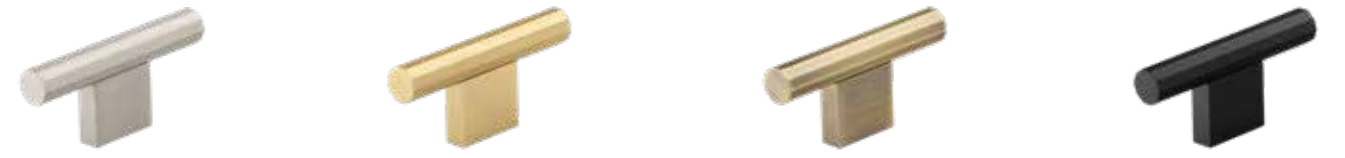

Code / HAN-453      Code / HAN-452      Code / HAN-455      Code / HAN-454

**Jura Profile Handle**  
320mm

Code / HAN-457      Code / HAN-456

**Dixton T Bar Knob** | Brushed Nickel | Brushed Satin Brass | Dark Brushed Brass | Matt Black  
72mm