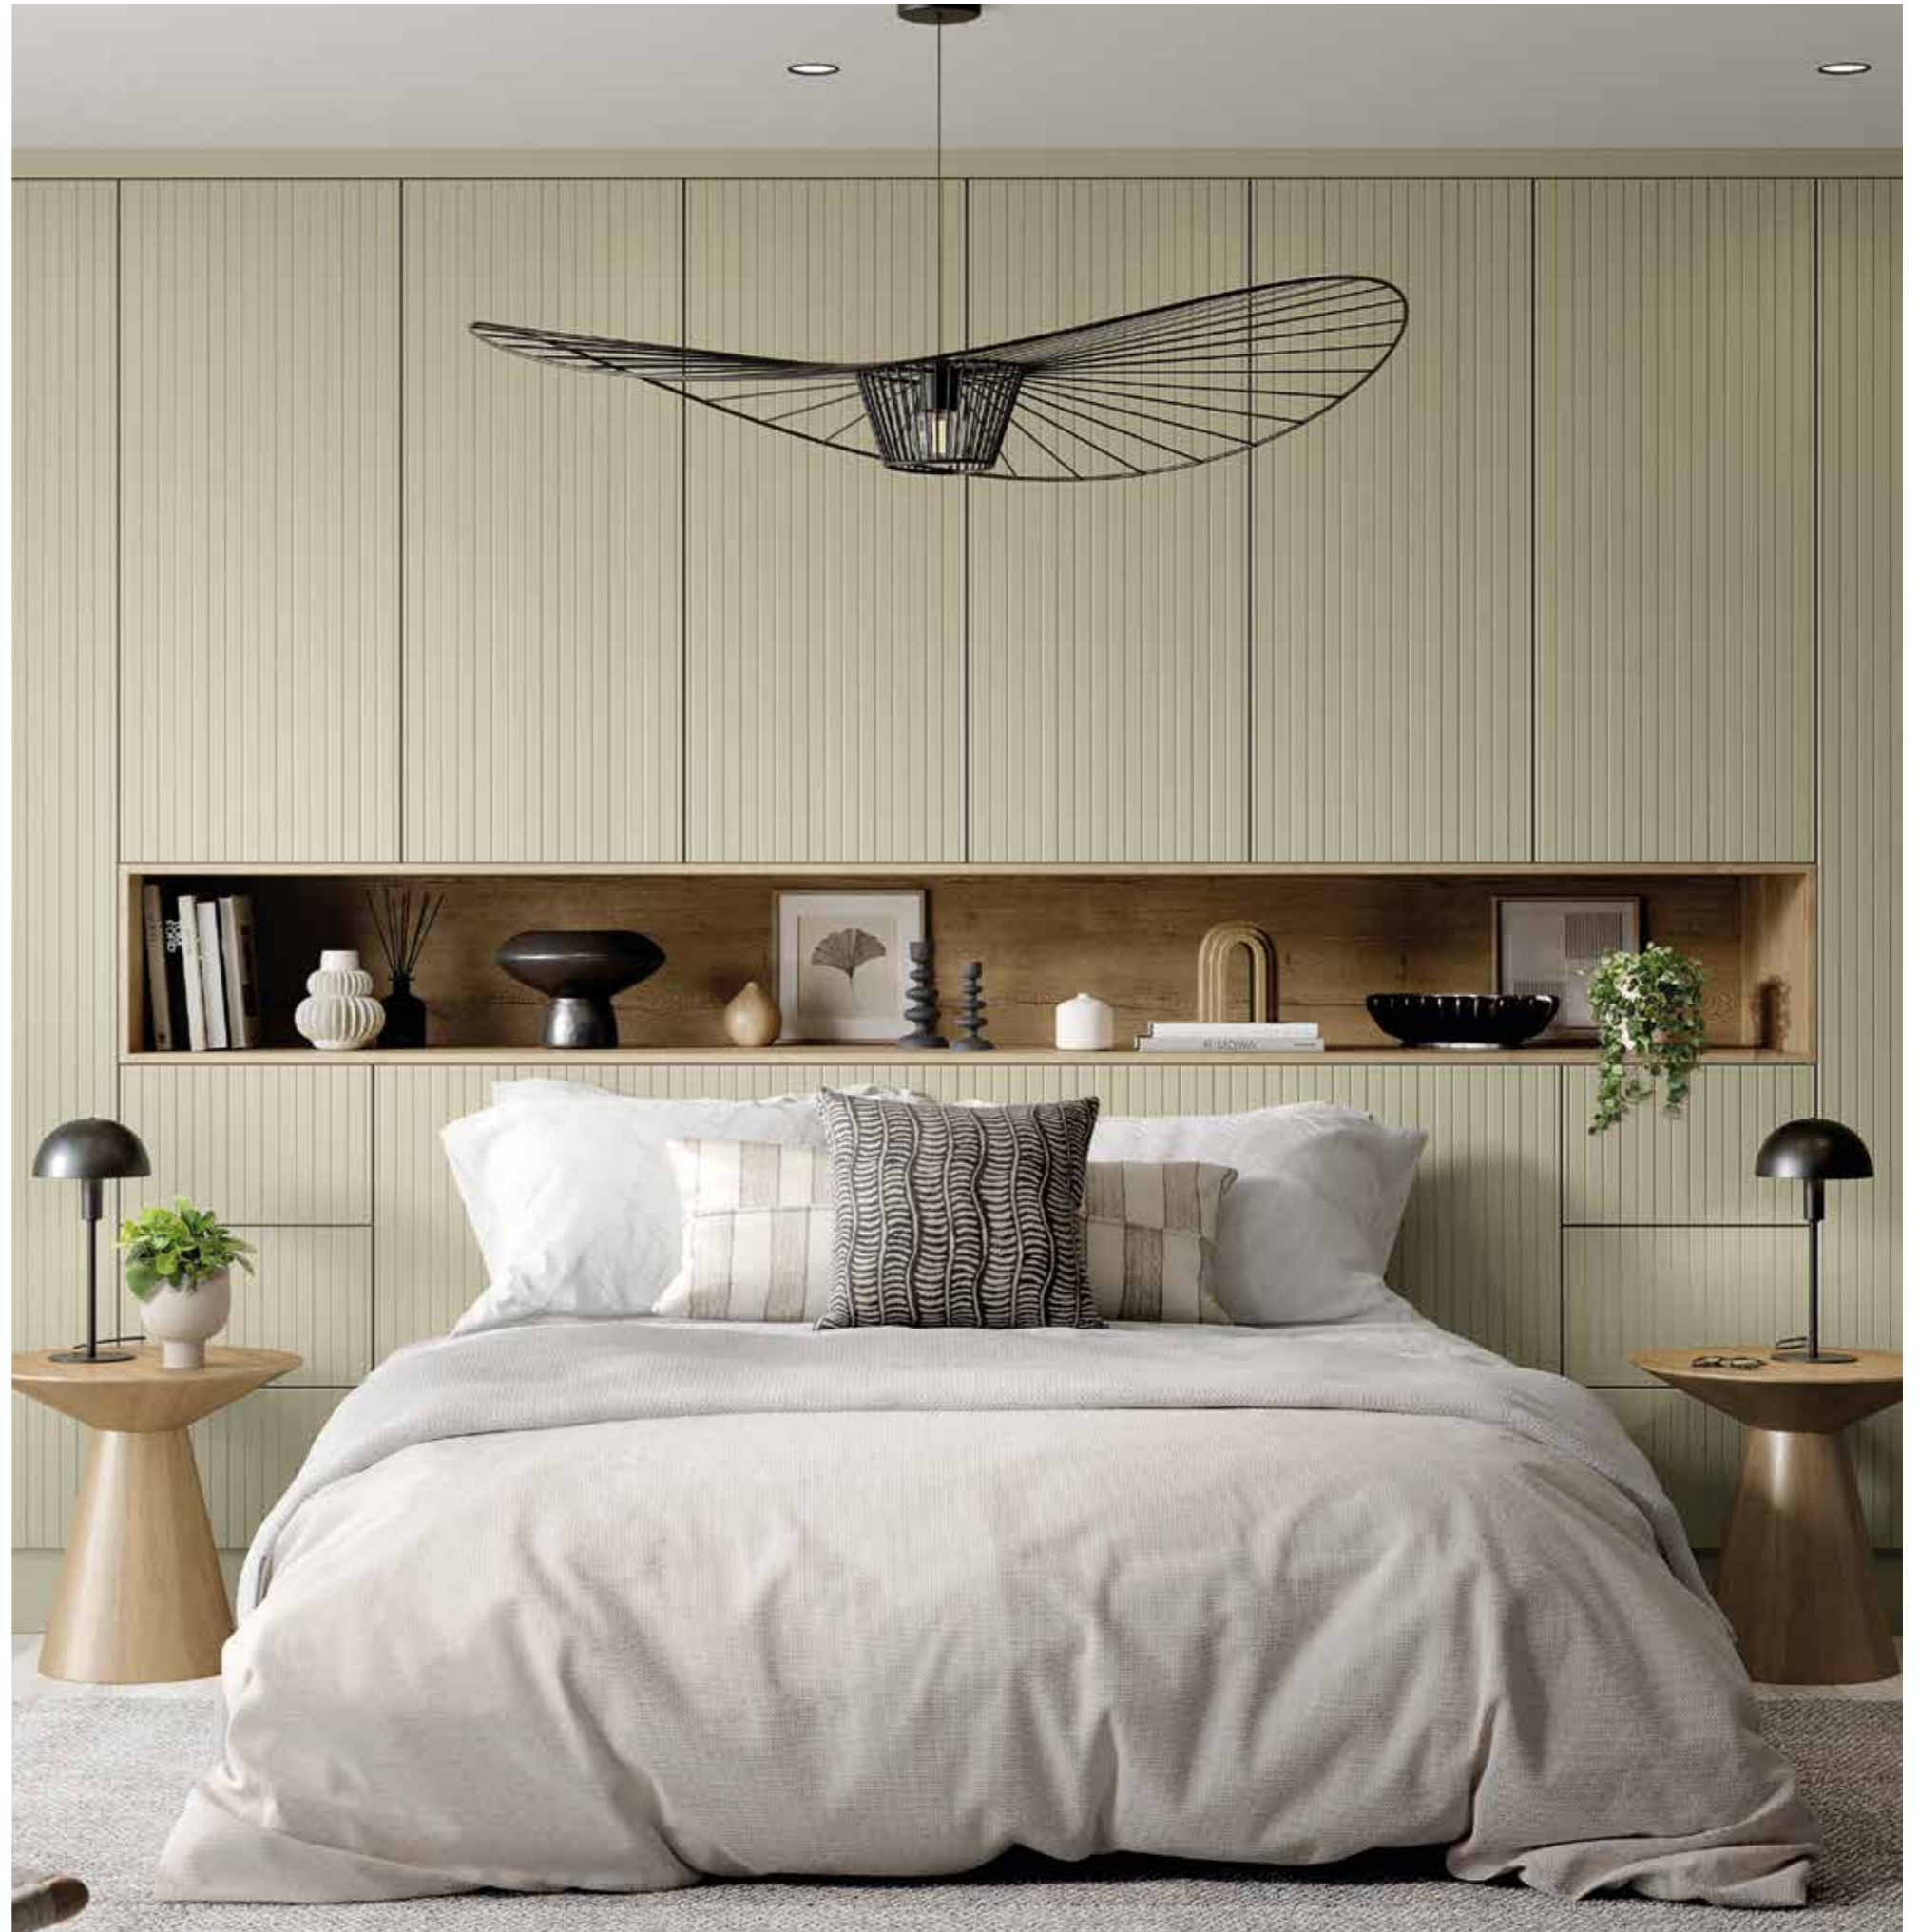

## GROOVED BEDROOMS

Choose between modern and traditional Grooved door styles to transform your bedroom into a unique space.

**Olivia**  
5mm Flats in  
between grooves

**Ella**  
10mm Flats in  
between grooves

**Newport**  
90mm Stile Width

**Berwick**  
65mm Stile Width

**Amalfi**  
85mm Stile Width

**Westbury**  
70mm Stile Width

**Saxon Square**  
60mm Stile Width

Choose from a diverse selection of designs, ranging from modern to traditional, to perfectly suit your personal taste