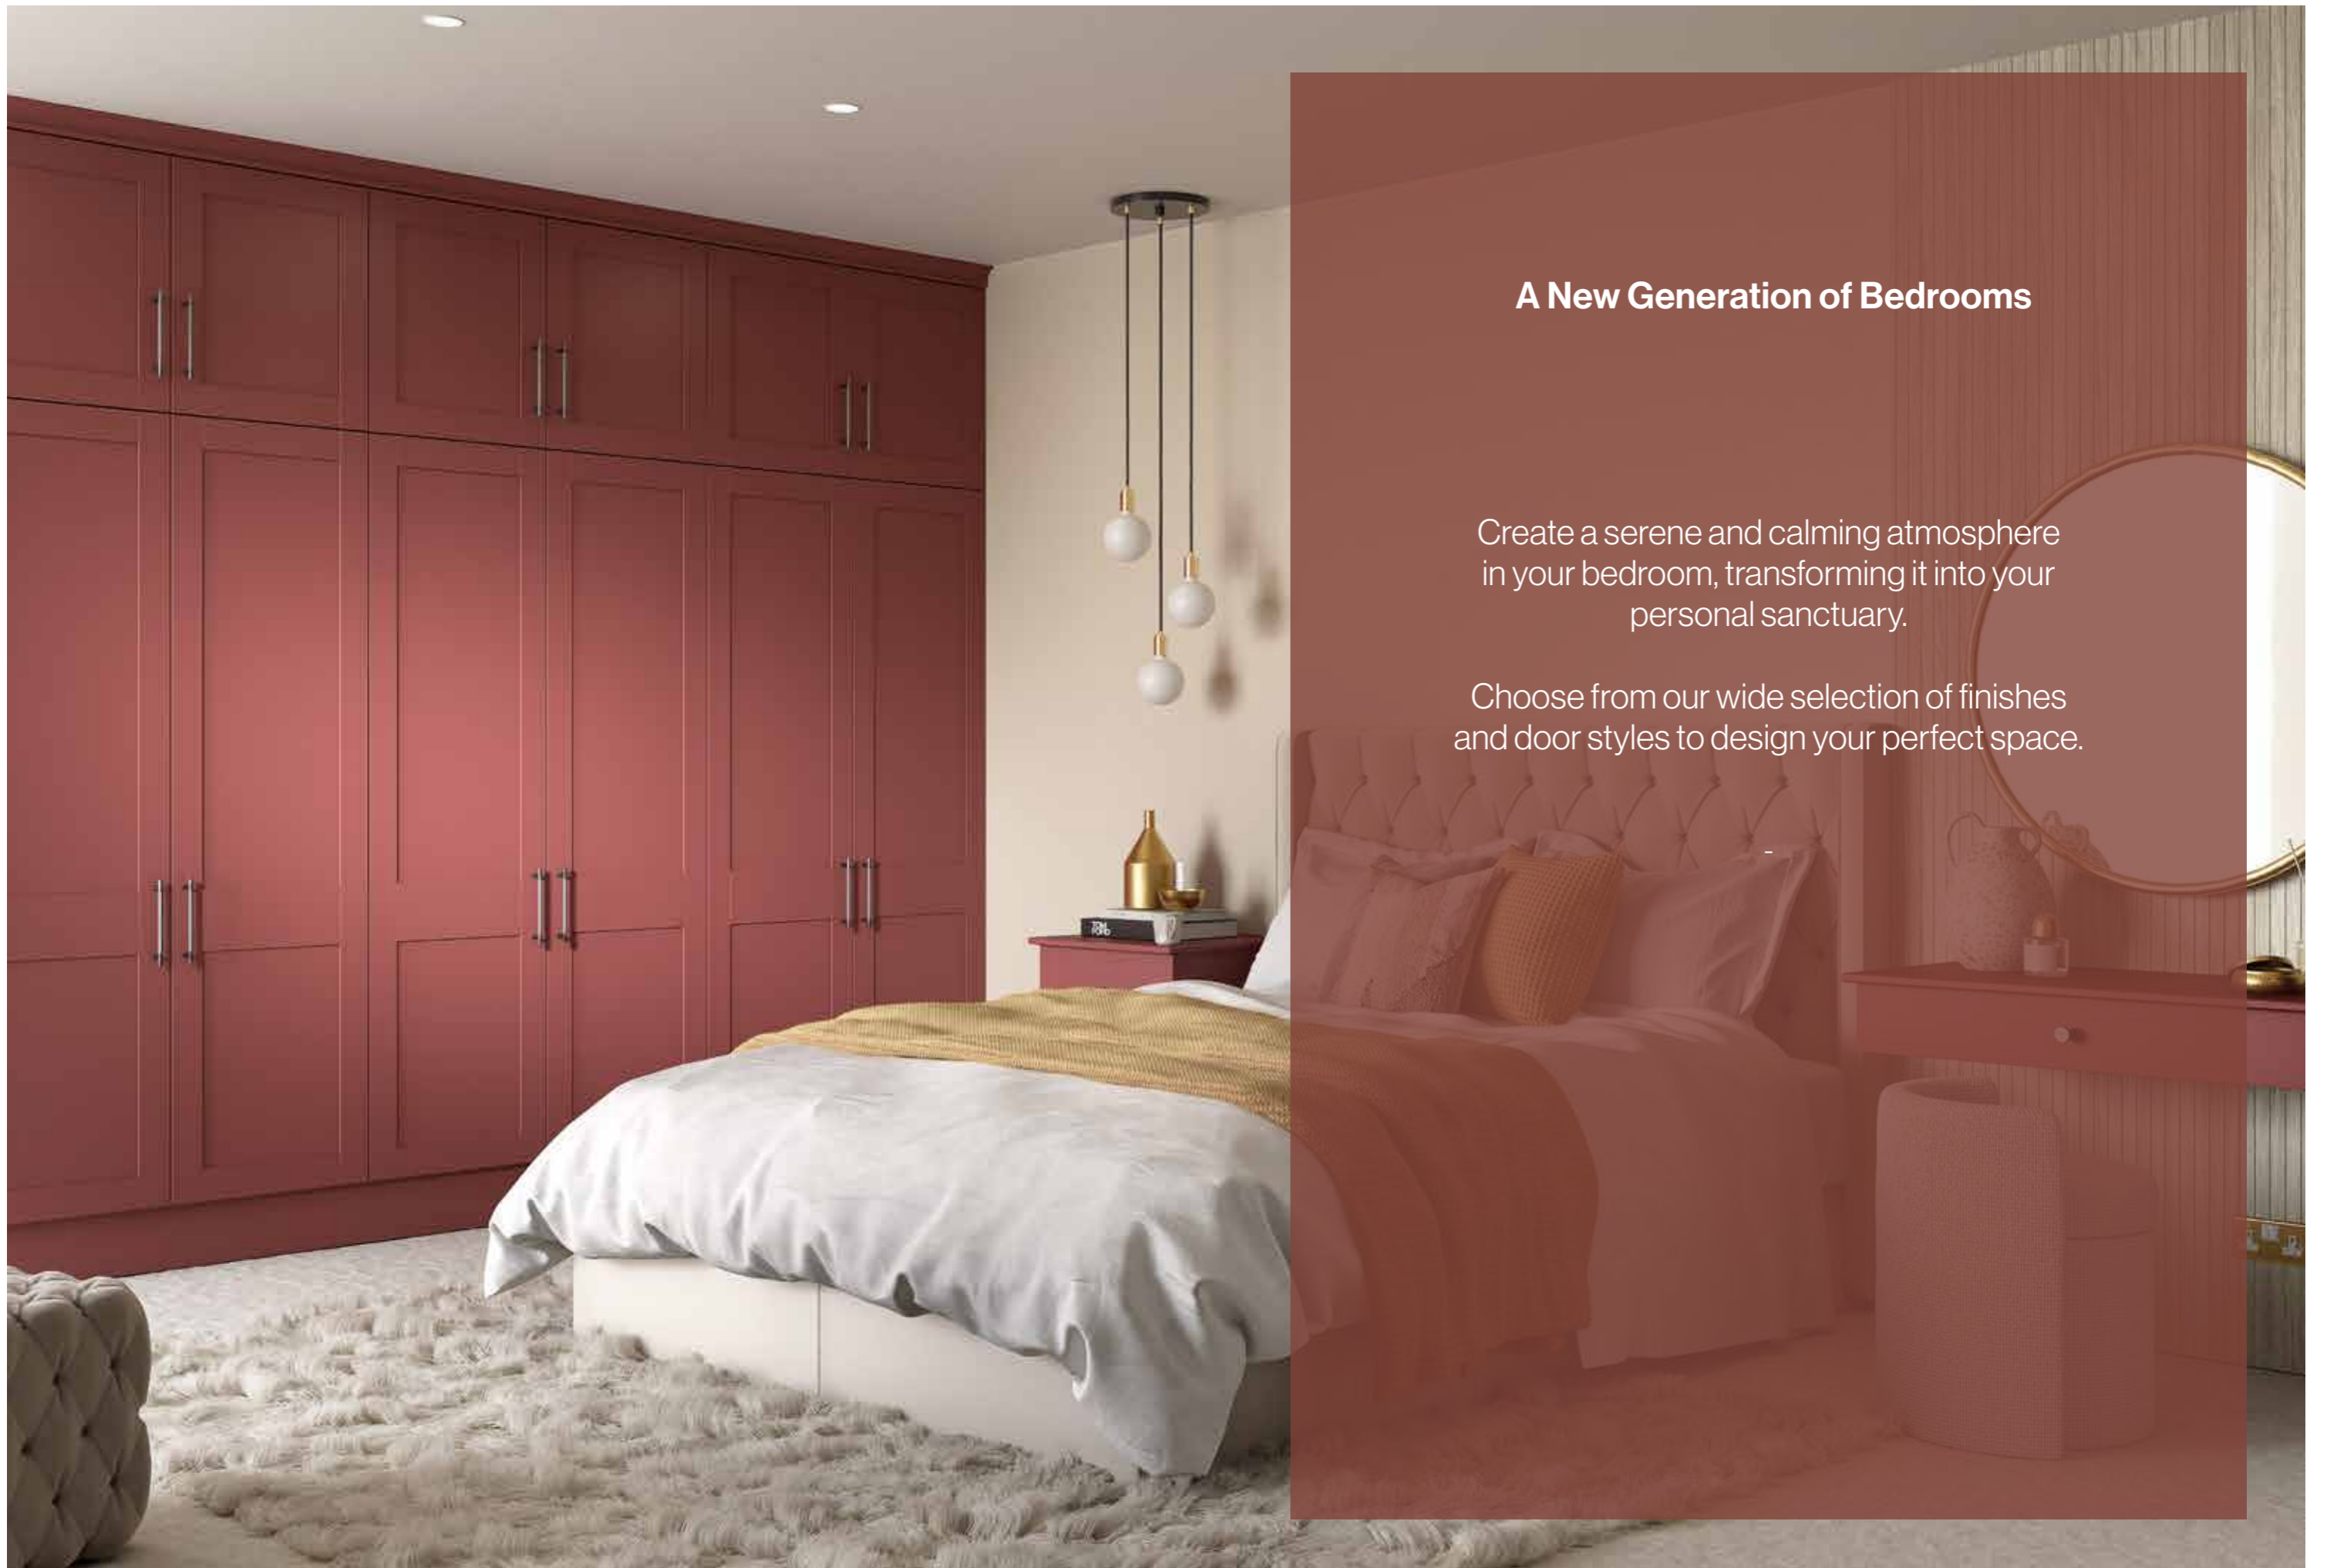

**Berwick Kitchen Door**  
/ Featured in Superior Matt Porcelain  
and Superior Matt Marine Blue

122 Lena Kitchen Door / Featured in Matt Pure White